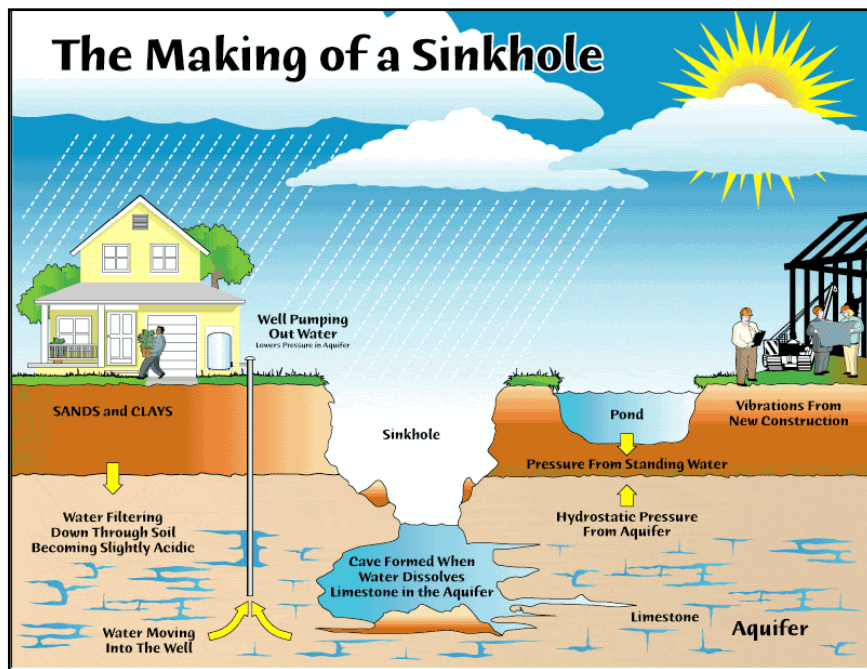

This is a very large sinkhole.
A truck and a car are in the sinkhole.
Sinkholes can appear very quickly.
Sinkholes can be dangerous.

***If you see a new sinkhole, call Public Works Department: (727) 464-3251.
If that office is closed, call the Sheriff: (727) 582-6200.
If the sinkhole can cause serious injury or death, call 911.***

Sinkholes appear when water wears away too much limestone. (Limestone is a very soft rock.) When the limestone collapses, the soil collapses. This poster shows some ways in which water washes away limestone.

This poster (below) and more sinkhole information is on the internet at <http://www.swfwmd.state.fl.us/emergency/sinkhole/sinkpage.htm>.